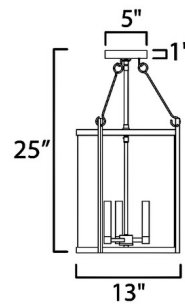

### Specifications

COLOR	Clear
BODY FINISH	Black
WATTAGE	21W
DIMMER	Low Voltage Electronic
DIMENSIONS	13"W x 16.5"H
BULB NOT INCLUDED	3 x B10/Candelabra (E12)/7W/120V LED
OTHER BULB OPTIONS	3 x B10/Candelabra (E12)/120V LED