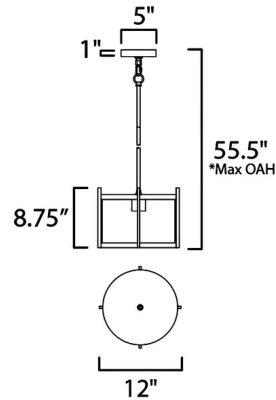

Shown in black / clear

Specifications

COLOR	Clear
BODY FINISH	Black
WATTAGE	9W
DIMMER	Low Voltage Electronic
DIMENSIONS	12"W x 8.75"H
BULB NOT INCLUDED	1 x A19/Medium (E26)/9W/120V LED
OTHER BULB OPTIONS	1 x A19/Medium (E26)/120V LED

Technical Information

PRODUCT DIMENSIONS Downrods Included: (1) 6" and (3) 12" Stems

CLICK TO VIEW PRODUCT

Notes: