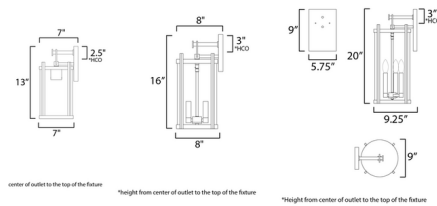

### Specifications

COLOR	Clear
BODY FINISH	Black
WATTAGE	9W
DIMMER	Low Voltage Electronic
DIMENSIONS	7"W x 13"H x 7"D
BULB NOT INCLUDED	1 x A19/Medium (E26)/9W/120V LED

CLICK TO VIEW PRODUCT

Notes: