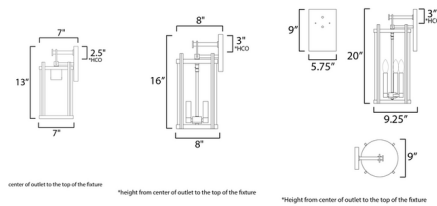

By Maxim Lighting

Description

The Belfry Outdoor Wall Light brings a clean, airy look to your exterior space. The smooth aluminum frame, with squared columns, is complemented by clear glass, casting warm shadows across your area.

Shown in black / clear

Specifications

COLOR	Clear
BODY FINISH	Black
WATTAGE	9W
DIMMER	Low Voltage Electronic
DIMENSIONS	7"W x 13"H x 7"D
BULB NOT INCLUDED	1 x A19/Medium (E26)/9W/120V LED

CLICK TO VIEW PRODUCT