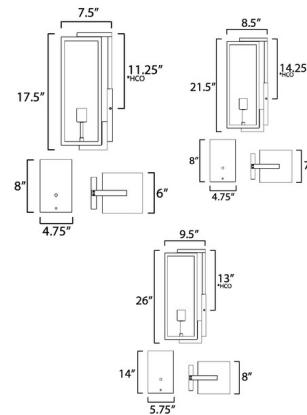

Shown in dark bronze / clear

Specifications

COLOR Clear
BODY FINISH Dark Bronze
WATTAGE 60W
DIMMER Standard 120V
DIMENSIONS 6"W x 17.5"H x 7.5"D
BULB NOT INCLUDED 1 x T10/Medium (E26)/60W/120V Incandescent
OTHER BULB OPTIONS 1 x T10/Medium (E26)/120V LED