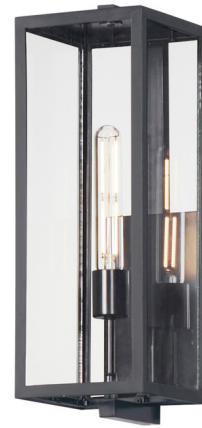

Lightology

lightology.com
866-954-4489
06-08-26

Project: _____

Company: _____

Location: _____ Fixture Type: _____

SPEC #: **MAX1230167**

Approved On: _____ Approved By: _____

Catalina Uplight Outdoor Wall Light By Maxim Lighting

Description

The Catalina Uplight Outdoor Wall Light brings a minimalist look with industrial undertones to your exterior space. The smooth aluminum frame is complemented by Clear glass, casting warm shadows across your area.

Shown in dark bronze / clear

Specifications

COLOR Clear
BODY FINISH Dark Bronze
WATTAGE 60W
DIMMER Standard 120V
DIMENSIONS 6"W x 17.5"H x 7.5"D
BULB NOT INCLUDED 1 x T10/Medium (E26)/60W/120V Incandescent
OTHER BULB OPTIONS 1 x T10/Medium (E26)/120V LED