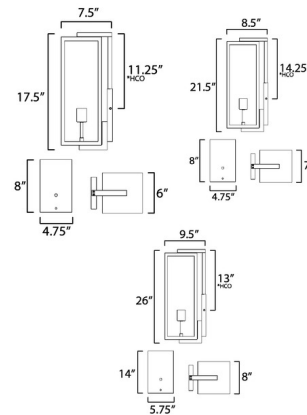

Shown in dark bronze / clear

Specifications

COLOR	Clear
BODY FINISH	Dark Bronze
WATTAGE	60W
DIMMER	Standard 120V
DIMENSIONS	6"W x 17.5"H x 7.5"D
BULB NOT INCLUDED	1 x T10/Medium (E26)/60W/120V Incandescent
OTHER BULB OPTIONS	1 x T10/Medium (E26)/120V LED