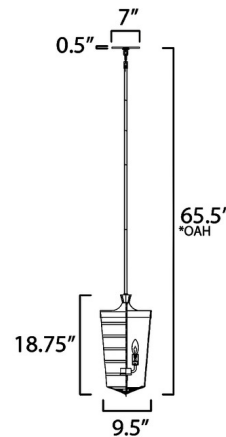

Lightology

lightology.com
866-954-4489
07-07-26

Project: _____

Company: _____

Location: _____ Fixture Type: _____

SPEC #: **MAX1230174**

Approved On: _____ Approved By: _____

Copacabana Tapered Outdoor Pendant By Maxim Lighting

Shown in black / clear / frosted

Specifications

COLOR	Clear / Frosted
BODY FINISH	Black
WATTAGE	120W
DIMMER	Standard 120V
DIMENSIONS	9.5"W x 18.75"H
BULB NOT INCLUDED	3 x B10/Candelabra (E12)/40W/120V Incandescent
OTHER BULB OPTIONS	3 x B10/Candelabra (E12)/120V LED