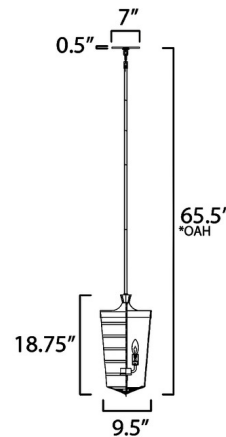

Shown in black / clear / frosted

Specifications

COLOR	Clear / Frosted
BODY FINISH	Black
WATTAGE	120W
DIMMER	Standard 120V
DIMENSIONS	9.5"W x 18.75"H
BULB NOT INCLUDED	3 x B10/Candelabra (E12)/40W/120V Incandescent
OTHER BULB OPTIONS	3 x B10/Candelabra (E12)/120V LED

CLICK TO VIEW PRODUCT

Notes: