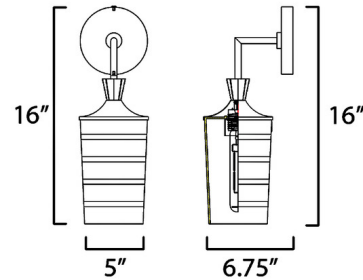

Shown in black / clear / frosted

Specifications

COLOR Clear / Frosted
BODY FINISH Black
WATTAGE 60W
DIMMER Standard 120V
DIMENSIONS 5"W x 16"H x 6.75"D
BULB NOT INCLUDED 1 x T10/Medium (E26)/60W/120V Incandescent
OTHER BULB OPTIONS 1 x T10/Medium (E26)/120V LED