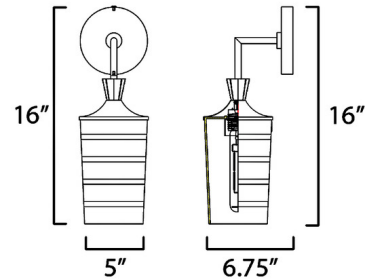

### Specifications

COLOR . . . . . Clear / Frosted  
BODY FINISH . . . . . Black  
WATTAGE . . . . . 60W  
DIMMER . . . . . Standard 120V  
DIMENSIONS . . . . . 5"W x 16"H x 6.75"D  
BULB NOT INCLUDED . . . . . 1 x T10/Medium (E26)/60W/120V Incandescent  
OTHER BULB OPTIONS . . . . . 1 x T10/Medium (E26)/120V LED