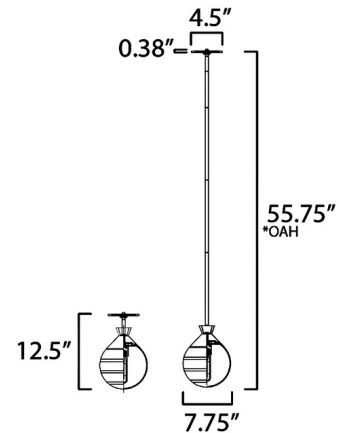

Lightology

lightology.com
866-954-4489
04-26-26

Project: _____

Company: _____

Location: _____ Fixture Type: _____

SPEC #: **MAX1230177**

Approved On: _____ Approved By: _____

Copacabana Outdoor Semi Flush / Pendant By Maxim Lighting

Description

The Copacabana Outdoor Semi Flush / Pendant brings both a modern and vintage look to your exterior space. The decorative frame is complemented by a Frosted and Clear striped globe shaped glass, casting warm shadows across your area. Note: Use with included rods to turn this into a Pendant.

Shown in black / clear / frosted

Specifications

COLOR	Clear / Frosted
BODY FINISH	Black
WATTAGE	60W
DIMMER	Standard 120V
DIMENSIONS	7.75"W x 12.5"H
BULB NOT INCLUDED	1 x A19/Medium (E26)/60W/120V Incandescent
OTHER BULB OPTIONS	1 x A19/Medium (E26)/120V LED