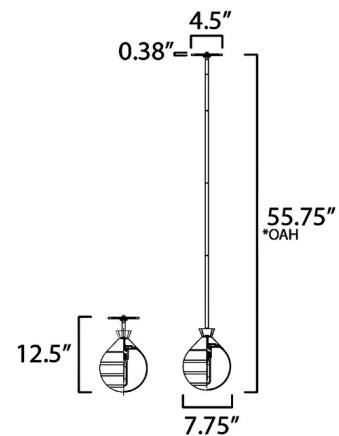

### Specifications

COLOR	Clear / Frosted
BODY FINISH	Black
WATTAGE	60W
DIMMER	Standard 120V
DIMENSIONS	7.75"W x 12.5"H
BULB NOT INCLUDED	1 x A19/Medium (E26)/60W/120V Incandescent
OTHER BULB OPTIONS	1 x A19/Medium (E26)/120V LED