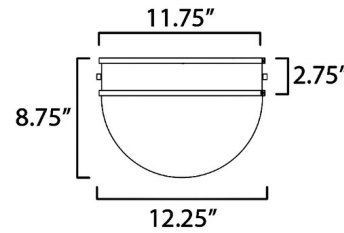

Shown in black / weathered brass / satin white

Specifications

COLOR	Satin White
BODY FINISH	Black / Weathered Brass
WATTAGE	60W
DIMMER	Standard 120V
DIMENSIONS	12.25"W x 8.75"H
BULB NOT INCLUDED	1 x A19/Medium (E26)/60W/120V Incandescent
OTHER BULB OPTIONS	1 x A19/Medium (E26)/120V LED