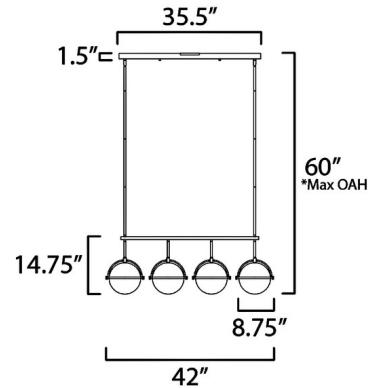

Shown in black / weathered brass / satin white