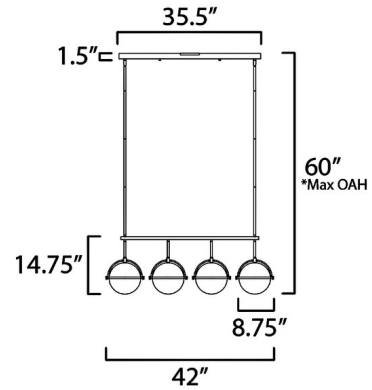

Shown in black / weathered brass / satin white

CLICK TO VIEW PRODUCT

Notes: