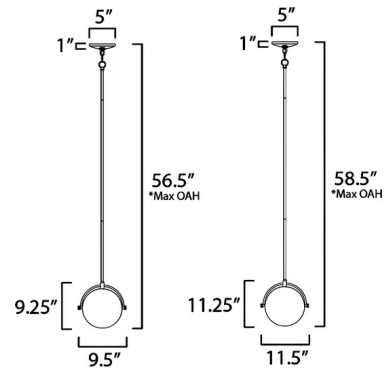

Description

The Duke Pendant brings a midcentury modern look to your interior space. The dual finished frame is complemented by smooth half globe shaped glass, casting warm shadows across your room.

Shown in satin nickel / satin brass / satin white

Specifications

COLOR Satin White
BODY FINISH Satin Nickel / Satin Brass
WATTAGE 60W
DIMMER Standard 120V
DIMENSIONS 9.5"W x 9.25"H
BULB NOT INCLUDED 1 x A19/Medium (E26)/60W/120V Incandescent
OTHER BULB OPTIONS 1 x A19/Medium (E26)/120V LED