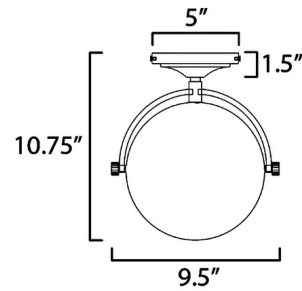

Description

The Duke Semi Flush Ceiling Light brings a midcentury modern look to your interior space. The dual finished frame is complemented by smooth half globe shaped glass, casting warm shadows across your room.

Shown in satin nickel / satin brass / satin white

Specifications

COLOR	Satin White
BODY FINISH	Satin Nickel / Satin Brass
WATTAGE	60W
DIMMER	Standard 120V
DIMENSIONS	9.5"W x 10.75"H
BULB NOT INCLUDED	1 x A19/Medium (E26)/60W/120V Incandescent
OTHER BULB OPTIONS	1 x A19/Medium (E26)/120V LED