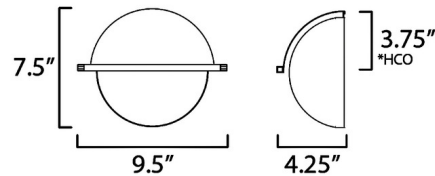

Shown in satin nickel / satin brass / satin white

Specifications

COLOR	Satin White
BODY FINISH	Satin Nickel / Satin Brass
WATTAGE	60W
DIMMER	Standard 120V
DIMENSIONS	9.5"W x 7.5"H x 4.25"D
BULB NOT INCLUDED	1 x A19/Medium (E26)/60W/120V Incandescent
OTHER BULB OPTIONS	1 x A19/Medium (E26)/120V LED