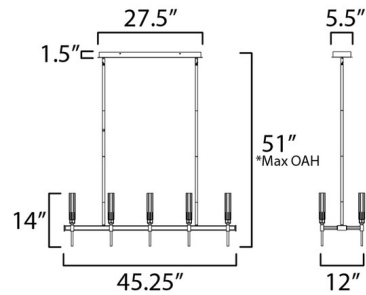

CLICK TO VIEW PRODUCT

Notes: