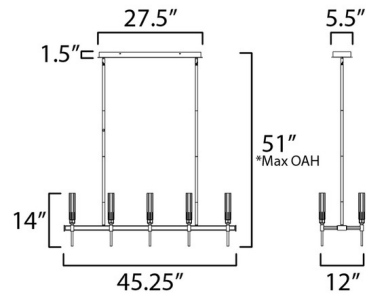

By Maxim Lighting

Description

The Flambeau Linear Chandelier is an exquisite design that features scalloped cylindrical Clear Glass Shades on a unique dual tone frame. This dramatic, opulent piece, makes a bold statement in your room.

Shown in black / antique brass / clear

Specifications

COLOR Clear
BODY FINISH Black / Antique Brass
WATTAGE 18W
DIMMER Low Voltage Electronic
DIMENSIONS 45.25"L x 12"W x 14"H
BULB INCLUDED 10 x JC/G4 (bipin)/1.8W/12V LED

Technical Information

PRODUCT DIMENSIONS Min/Max Adjustable Length: 21" - 51"
COLOR RENDERING 90 CRI
LAMP COLOR 3000K
LUMENS/WATT 694.44
LUMINOUS FLUX 1250 lumens

CLICK TO VIEW PRODUCT

Notes: