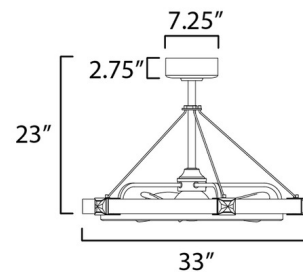

Shown in black / gold / crystal

Specifications

| | |
|-----------------------|----------------------|
| COLOR | Crystal |
| BODY FINISH | Black / Gold |
| WATTAGE | 30W |
| DIMMER | Included |
| DIMENSIONS | 33"W x 23"H |
| INTEGRATED LED MODULE | 1 x LED/30W/120V LED |