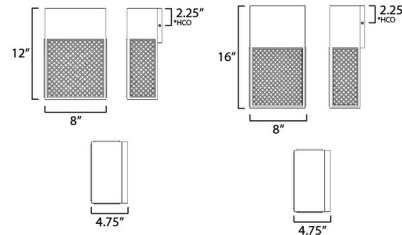

By Maxim Lighting

Description

The Lattice Outdoor Wall Light brings a timeless appeal to your exterior space. The smooth aluminum body is complemented by an open weave synthetic Rattan diffuser to cast warm shadows across your area. Note: Dark Sky Ordinance was developed as outdoor lighting standards that reduce glare, light trespass, and sky glow.

Shown in black / rattan

Specifications

COLOR	Rattan
BODY FINISH	Black
WATTAGE	12W
DIMMER	Low Voltage Electronic
DIMENSIONS	8"W x 12"H x 4.75"D
INTEGRATED LED MODULE	1 x LED/12W/120V LED

Technical Information