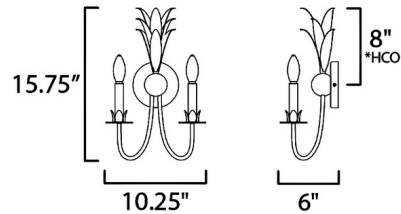

### Specifications

|                   |                                       |
|-------------------|---------------------------------------|
| COLOR             | N/A                                   |
| BODY FINISH       | Anthracite                            |
| WATTAGE           | 120W                                  |
| DIMMER            | Standard 120V                         |
| DIMENSIONS        | 10.25"W x 15.75"H x 6"D               |
| BULB NOT INCLUDED | 2 x B10/Candelabra (E12)/60W/120V LED |