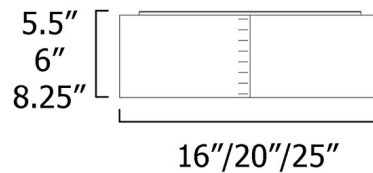

Specifications

COLOR	Grey Felt
BODY FINISH	Satin Nickel
WATTAGE	19.5W
DIMMER	Low Voltage Electronic
DIMENSIONS	16"W x 5.5"H
INTEGRATED LED MODULE	3 x LED/6.5W/120V LED

Technical Information

COLOR RENDERING	90 CRI
LAMP COLOR	3000K
LUMENS/WATT	184.62
LUMINOUS FLUX	1200 lumens