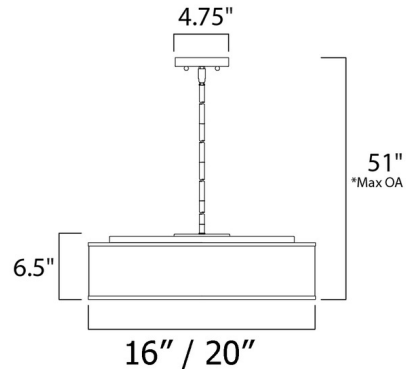

CLICK TO VIEW PRODUCT

Notes: