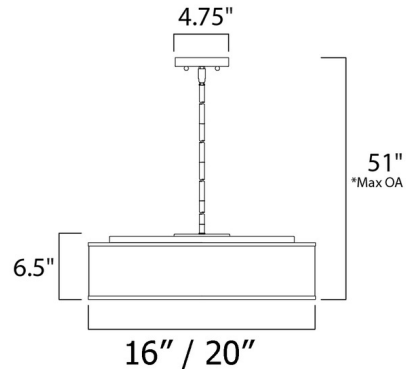

Description

The Prime Acoustic Pendant brings a clean, classic look to your interior space. The felt shade absorbs sound, while the acrylic diffuser casts warm shadows across your room.

Specifications

COLOR Grey Felt
BODY FINISH Satin Nickel
WATTAGE 32.5W
DIMMER Low Voltage Electronic
DIMENSIONS 20"W x 6.5"H
INTEGRATED LED MODULE 5 x LED/6.5W/120V LED

Technical Information

COLOR RENDERING 90 CRI
LAMP COLOR 3000K
LUMENS/WATT 307.69
LUMINOUS FLUX 2000 lumens

Shown in satin nickel / grey felt

CLICK TO VIEW PRODUCT

Notes: