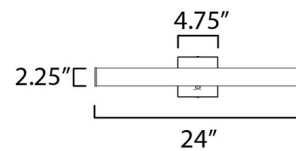

Shown in satin nickel / white

Specifications

COLOR White
BODY FINISH Satin Nickel
WATTAGE 16W
DIMMER Low Voltage Electronic
DIMENSIONS 24"W x 4.75"H x 2.75"D
INTEGRATED LED MODULE 1 x LED/16W/120V LED

Technical Information