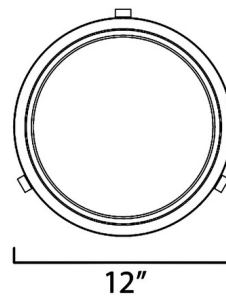

CLICK TO VIEW PRODUCT

Notes: