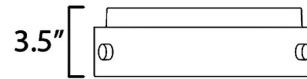

Shown in black / antique brass / white