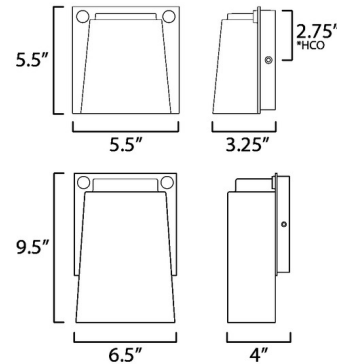

Lightology

lightology.com
866-954-4489
04-26-26

Project: _____

Company: _____

Location: _____ Fixture Type: _____

SPEC #: **MAX1230253**

Approved On: _____ Approved By: _____

Rivet Outdoor Wall Light By Maxim Lighting

Description

The Rivet Outdoor Wall Light brings a clean, modern look to your exterior space. The smooth aluminum frame, with rivet details, surround the diffuser that casts warm shadows around your area.

Shown in black / antique brass / white

Specifications

COLOR	White
BODY FINISH	Black / Antique Brass
WATTAGE	8W
DIMMER	Low Voltage Electronic
DIMENSIONS	5.5"W x 5.5"H x 3.25"D
INTEGRATED LED MODULE	1 x LED/8W/120V LED