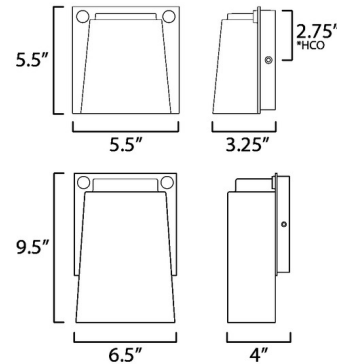

Lightology

lightology.com
866-954-4489
06-15-26

Project: _____

Company: _____

Location: _____ Fixture Type: _____

SPEC #: **MAX1230253**

Approved On: _____ Approved By: _____

Rivet Outdoor Wall Light By Maxim Lighting

Description

The Rivet Outdoor Wall Light brings a clean, modern look to your exterior space. The smooth aluminum frame, with rivet details, surround the diffuser that casts warm shadows around your area.

Shown in black / antique brass / white

Specifications

| | |
|-----------------------|------------------------|
| COLOR | White |
| BODY FINISH | Black / Antique Brass |
| WATTAGE | 8W |
| DIMMER | Low Voltage Electronic |
| DIMENSIONS | 5.5"W x 5.5"H x 3.25"D |
| INTEGRATED LED MODULE | 1 x LED/8W/120V LED |