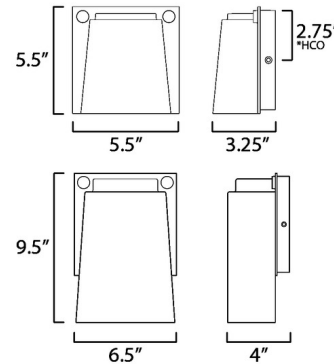

Lightology

lightology.com
866-954-4489
06-17-25

Project: _____

Company: _____

Location: _____ Fixture Type: _____

SPEC #: **MAX1230253**

Approved On: _____ Approved By: _____

Rivet Outdoor Wall Light By Maxim Lighting

Description

The Rivet Outdoor Wall Light brings a clean, modern look to your exterior space. The smooth aluminum frame, with rivet details, surround the diffuser that casts warm shadows around your area.

Shown in black / antique brass / white

Specifications

COLOR	White
BODY FINISH	Black / Antique Brass
WATTAGE	8W
DIMMER	Low Voltage Electronic
DIMENSIONS	5.5"W x 5.5"H x 3.25"D
INTEGRATED LED MODULE	1 x LED/8W/120V LED