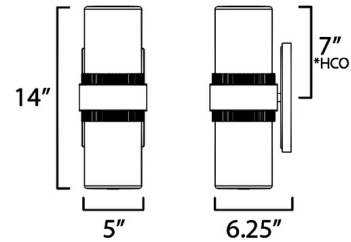

Specifications

COLOR	Satin White
BODY FINISH	Black / Antique Brass
WATTAGE	80W
DIMMER	Standard 120V
DIMENSIONS	5.25"W x 14"H x 6.75"D
BULB NOT INCLUDED	2 x A19/Medium (E26)/40W/120V Incandescent
OTHER BULB OPTIONS	2 x A19/Medium (E26)/120V LED

CLICK TO VIEW PRODUCT

Notes: