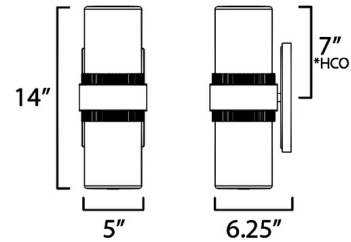

Lightology

lightology.com
866-954-4489
04-26-26

Project: _____

Company: _____

Location: _____ Fixture Type: _____

SPEC #: **MAX1230258**

Approved On: _____ Approved By: _____

Ruffles Wall Sconce By Maxim Lighting

Shown in black / antique brass / satin white

Specifications

COLOR	Satin White
BODY FINISH	Black / Antique Brass
WATTAGE	80W
DIMMER	Standard 120V
DIMENSIONS	5.25"W x 14"H x 6.75"D
BULB NOT INCLUDED	2 x A19/Medium (E26)/40W/120V Incandescent
OTHER BULB OPTIONS	2 x A19/Medium (E26)/120V LED