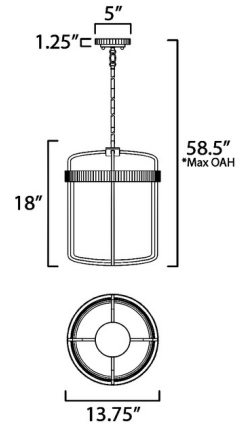

Lightology

lightology.com
866-954-4489
05-22-26

Project: _____

Company: _____

Location: _____ Fixture Type: _____

SPEC #: **MAX1230259**

Approved On: _____ Approved By: _____

Ruffles Pendant By Maxim Lighting

Specifications

COLOR	Satin White
BODY FINISH	Black / Antique Brass
WATTAGE	120W
DIMMER	Standard 120V
DIMENSIONS	13.75"W x 18"H
BULB NOT INCLUDED	3 x A19/Medium (E26)/40W/120V Incandescent
OTHER BULB OPTIONS	3 x A19/Medium (E26)/120V LED