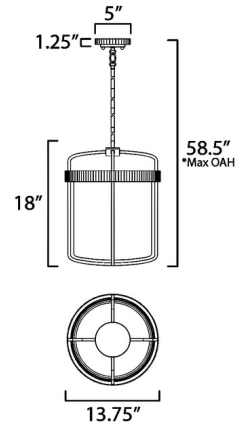

Lightology

lightology.com
866-954-4489
05-23-26

Project: _____

Company: _____

Location: _____ Fixture Type: _____

SPEC #: **MAX1230259**

Approved On: _____ Approved By: _____

Ruffles Pendant By Maxim Lighting

Specifications

COLOR	Satin White
BODY FINISH	Black / Antique Brass
WATTAGE	120W
DIMMER	Standard 120V
DIMENSIONS	13.75"W x 18"H
BULB NOT INCLUDED	3 x A19/Medium (E26)/40W/120V Incandescent
OTHER BULB OPTIONS	3 x A19/Medium (E26)/120V LED