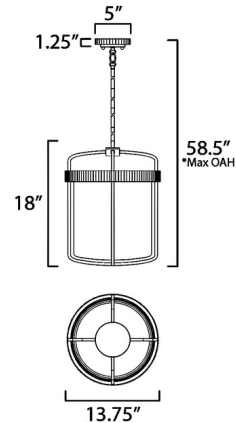

### Specifications

COLOR . . . . . Satin White  
BODY FINISH . . . . . Black / Antique Brass  
WATTAGE . . . . . 120W  
DIMMER . . . . . Standard 120V  
DIMENSIONS . . . . . 13.75"W x 18"H  
BULB NOT INCLUDED . . . . . 3 x A19/Medium (E26)/40W/120V Incandescent  
OTHER BULB OPTIONS . . . . . 3 x A19/Medium (E26)/120V LED