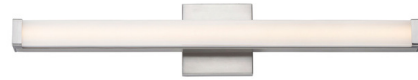

## Spec Color Select Bathroom Vanity Light By Maxim Lighting

### Description

The Spec Color Select Bathroom Vanity Light is a minimalist contemporary piece that blends perfectly in any decor. The sleek White acrylic diffuser is paired with capped ends, casting warm shadows across your room. May be mounted horizontally or vertically. Note: A switch allows you to change the color temperature of the light between 2700K/3500K/4000K. Note: Black finish is only available in 24 inch size. Polished Chrome and Satin Nickel are only available in 30 inch size.

Shown in satin nickel / white

### Specifications

COLOR . . . . . White  
BODY FINISH . . . . . Satin Nickel  
WATTAGE . . . . . 20W  
DIMMER . . . . . Low Voltage Electronic  
DIMENSIONS . . . . . 30"W x 4.75"H x 2.75"D  
INTEGRATED LED MODULE . . . . . 1 x LED/20W/120-277V LED