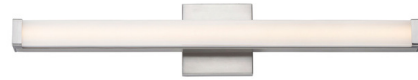

Description

The Spec Color Select Bathroom Vanity Light is a minimalist contemporary piece that blends perfectly in any decor. The sleek White acrylic diffuser is paired with capped ends, casting warm shadows across your room. May be mounted horizontally or vertically. Note: A switch allows you to change the color temperature of the light between 2700K/3500K/4000K. Note: Black finish is only available in 24 inch size. Polished Chrome is only available in 24 and 30 inch sizes. Satin Nickel is only available in 18 and 30 inch sizes.

Shown in satin nickel / white

Specifications

COLOR White
BODY FINISH Satin Nickel
WATTAGE 20W
DIMMER Low Voltage Electronic
DIMENSIONS 30"W x 4.75"H x 2.75"D
INTEGRATED LED MODULE 1 x LED/20W/120-277V LED