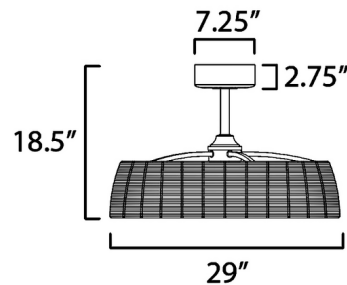

By Maxim Lighting

Description

The Tulum Outdoor Fandelight is shaped into a sloping drum shade with an internal fan and LED light source within them. The contrasting Dark Bronze finish of the metalwork encases an LED ring toward the bottom edge of the shade allowing for a strobe-free light effect directed downward. The surface coatings are rated for outdoor applications so the rattan and the metalwork are purposefully designed for outdoor spaces under covered roofs. Features a DC motor, 6 speed fan with reverse function. Wall remote included. Connect to Wifi for smart enabled function. White Tunable LED transitions from warm 2700K to Daylight White. Includes one 8 inch downrod.

Shown in dark bronze / natural rattan

Specifications

COLOR	Natural Rattan
BODY FINISH	Dark Bronze
WATTAGE	35W
DIMMER	N/A
DIMENSIONS	29"W x 19.75"H
INTEGRATED LED MODULE	1 x LED/35W/120V LED

Technical Information