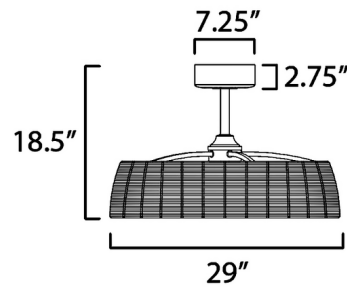

### Specifications

COLOR	Natural Rattan
BODY FINISH	Dark Bronze
WATTAGE	35W
DIMMER	N/A
DIMENSIONS	29"W x 19.75"H
INTEGRATED LED MODULE	1 x LED/35W/120V LED