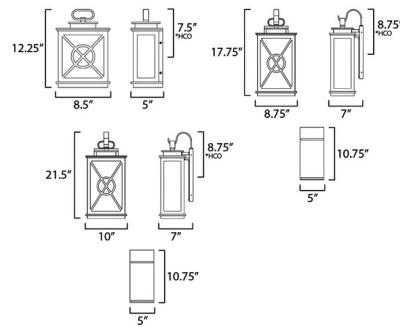

Shown in black / clear

Specifications

| | |
|--------------------|--|
| COLOR | Clear |
| BODY FINISH | Black |
| WATTAGE | 60W |
| DIMMER | Standard 120V |
| DIMENSIONS | 8.5"W x 12.25"H x 5"D |
| BULB NOT INCLUDED | 1 x T10/Medium (E26)/60W/120V Incandescent |
| OTHER BULB OPTIONS | 1 x T10/Medium (E26)/120V LED |