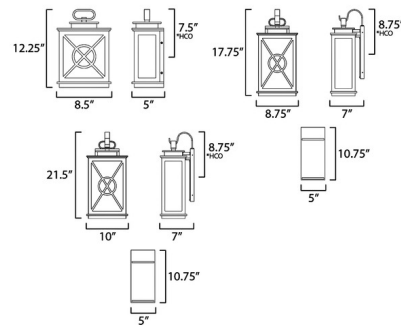

Shown in black / clear

Specifications

COLOR	Clear
BODY FINISH	Black
WATTAGE	60W
DIMMER	Standard 120V
DIMENSIONS	8.5"W x 12.25"H x 5"D
BULB NOT INCLUDED	1 x T10/Medium (E26)/60W/120V Incandescent
OTHER BULB OPTIONS	1 x T10/Medium (E26)/120V LED