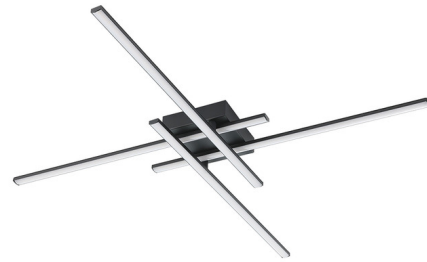

Lightology

lightology.com
866-954-4489
10-22-25

Project: _____

Company: _____

Location: _____ Fixture Type: _____

SPEC #: **EGL1230283**

Approved On: _____ Approved By: _____

Lapiz Wall / Ceiling Light

By Eglo

Description

Designed in a modern minimalist shape with 4 parallel light bars, the Lapiz Wall / Ceiling Light matches most styles of interior furnishing, modern and stylish, classic and timeless. With 2 adjustable bars, it can be customized the position with your imagination to fit your living room providing 3600 lumen with integrated LED. This multi-function wall mount light fixture can be installed on your wall in a vertical or horizontal, or install on the ceiling.

Specifications

COLOR . . . . . N/A
BODY FINISH . . . . . Black / White
WATTAGE 112W
DIMMER . . . . . Low Voltage Electronic
DIMENSIONS . . . . . 30"W x 2.3"H
INTEGRATED LED MODULE . . . . . 4 x LED/28W/120V LED
COUNTRY OF ORIGIN . . . . . China

Technical Information

COLOR RENDERING . . . . . 80 CRI
LAMP COLOR 3000K
LUMENS/WATT 128.57
LUMINOUS FLUX . . . . . 3600 lumens

Shown in black / white

CLICK TO VIEW PRODUCT

Notes: