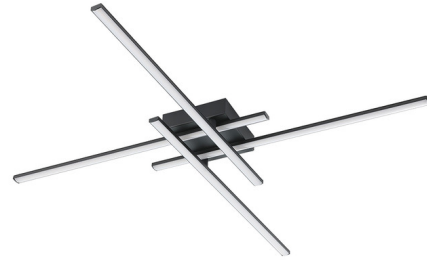

Lightology

lightology.com
866-954-4489
04-26-26

Project: _____

Company: _____

Location: _____ Fixture Type: _____

SPEC #: **EGL1230283**

Approved On: _____ Approved By: _____

Lapiz Wall / Ceiling Light

By Eglo

Description

Designed in a modern minimalist shape with 4 parallel light bars, the Lapiz Wall / Ceiling Light matches most styles of interior furnishing, modern and stylish, classic and timeless. With 2 adjustable bars, it can be customized the position with your imagination to fit your living room providing 3600 lumen with integrated LED. This multi-function wall mount light fixture can be installed on your wall in a vertical or horizontal, or install on the ceiling.

Shown in black / white

Specifications

COLOR N/A
BODY FINISH Black / White
WATTAGE 112W
DIMMER Low Voltage Electronic
DIMENSIONS 30"W x 2.3"H
INTEGRATED LED MODULE 4 x LED/28W/120V LED
COUNTRY OF ORIGIN China