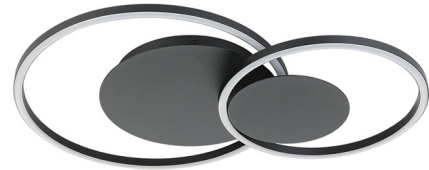

Lightology

lightology.com
866-954-4489
06-04-26

Project: _____

Company: _____

Location: _____ Fixture Type: _____

SPEC #: **EGL1230285**

Approved On: _____ Approved By: _____

Palma Wall / Ceiling Light

By Eglo

Description

The Palma Wall / Ceiling Light has a minimalist designed with a natural touch, the unique sleek style 2-ring design fits the home design of classic, elegant and contemporary providing 3,400 lumen with integrated LED at CRI 80. This semi-flush ceiling light can be the statement piece of your living room or hallway showcase modern design. This multi-function wall mount light fixture can be installed on your wall in a vertical or horizontal or install on the ceiling.

Shown in black / black

Specifications

COLOR Black
BODY FINISH Black
WATTAGE 48W
DIMMER Low Voltage Electronic
DIMENSIONS 15.75"W x 2"H
INTEGRATED LED MODULE 2 x LED/24W/120V LED
COUNTRY OF ORIGIN China

Technical Information