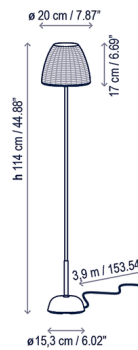

P/114 Plug-In