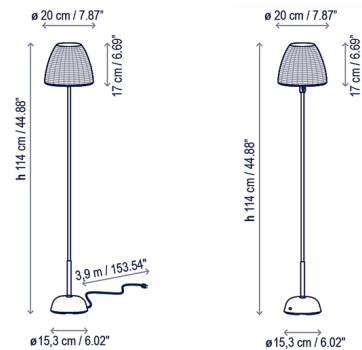

Lightology

lightology.com
866-954-4489
06-30-26

Project: _____
Company: _____
Location: _____ Fixture Type: _____
SPEC #: **BOV1230298**
Approved On: _____ Approved By: _____

Atticus Outdoor Floor Lamp By Bover

Description

Less is more with the Atticus Floor Lamp. Its design is light and simple yet offers a realm of possibilities through its understated charm. Designed as decorative outdoor lighting, the Atticus lends a welcoming feel to any space without being intrusive. The shade is hand-woven out of recyclable, non-toxic synthetic polyethylene fiber, and inside is a UV-resistant polyethylene globe diffuser. This lamp is available as a plug-in (model P/114) or portable rechargeable lamp (P/114/R). The portable option has a button near the shade for turning the lamp on/off and adjusting to three brightness levels: 33%, 66%, 100%. It includes a USB charger, charges in 12 hours, and operates for 8 hours at full brightness when fully charged.

Specifications

COLOR . . . . . Light Beige
BODY FINISH . . . . . Natural White
WATTAGE 3W
DIMMER . . . . . Dimmable
DIMENSIONS . . . . . 7.87"W x 44.88"H
INTEGRATED LED MODULE . . . . . 1x LED/3W/5V LED
COUNTRY OF ORIGIN . . . . . Spain

Technical Information

COLOR RENDERING . . . . . 90 CRI
LAMP COLOR 2700K
LUMENS/WATT 153.33
LUMINOUS FLUX . . . . . 460 lumens

P/114 Plug-In

P/114/R Portable

CLICK TO VIEW PRODUCT

Notes: