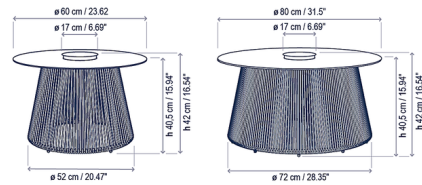

CLICK TO VIEW PRODUCT

Notes: