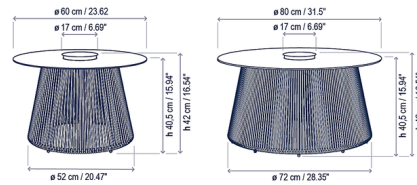

Description

The Nit Portable Outdoor Table Lamp pairs a circular surface with a base made of strung cords for an airy contemporary feel. The integrated LED light delivers a soft glow above and below the surface without being obtrusive. The base, crafted out of nautical cord (Orange) or synthetic fiber (Beige, Brown), lends an artisanal quality to the piece. A switch turns the lamp on/off and sets three brightness levels: 33%, 66% and 100%. The Nit is rechargeable with the included USB type C charger, charges in 12 hours, and operates for 8 hours at full brightness when fully charged. Available in two diameters: 23.62 inches (model Nit/60/R) and 31.5 inches (Nit/80/R).

Shown in ivory / beige

Specifications

COLOR	Beige
BODY FINISH	Ivory
WATTAGE	3W
DIMMER	N/A
DIMENSIONS	31.5"W x 16.54"H
INTEGRATED LED MODULE	1x LED/3W/5V LED
COUNTRY OF ORIGIN	Spain

Technical Information

COLOR RENDERING	90 CRI
LAMP COLOR	2700K
LUMENS/WATT	153.33
LUMINOUS FLUX	460 lumens