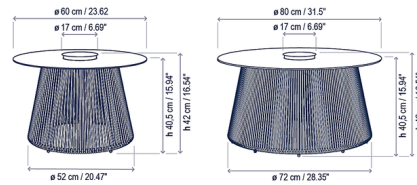

Description

The Nit Portable Outdoor Table Lamp pairs a circular surface with a base made of strung cords for an airy contemporary feel. The integrated LED light delivers a soft glow above and below the surface without being obtrusive. The base, crafted out of nautical cord (Orange) or synthetic fiber (Beige, Brown), lends an artisanal quality to the piece. A switch turns the lamp on/off and sets three brightness levels: 33%, 66% and 100%. The Nit is rechargeable with the included USB type C charger, charges in 12 hours, and operates for 8 hours at full brightness when fully charged. Available in two diameters: 23.62 inches (model Nit/60/R) and 31.5 inches (Nit/80/R).

Shown in terracotta / orange

Specifications

COLOR	Orange
BODY FINISH	Terracotta
WATTAGE	3W
DIMMER	N/A
DIMENSIONS	31.5"W x 16.54"H
INTEGRATED LED MODULE	1x LED/3W/5V LED
COUNTRY OF ORIGIN	Spain

Technical Information