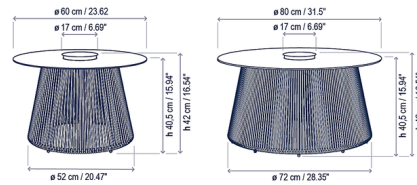

Description

The Nit Portable Outdoor Table Lamp pairs a circular surface with a base made of strung cords for an airy contemporary feel. The integrated LED light delivers a soft glow above and below the surface without being obtrusive. The base, crafted out of nautical cord (Orange) or synthetic fiber (Beige, Brown), lends an artisanal quality to the piece. A switch turns the lamp on/off and sets three brightness levels: 33%, 66% and 100%. The Nit is rechargeable with the included USB type C charger, charges in 12 hours, and operates for 8 hours at full brightness when fully charged. Available in two diameters: 23.62 inches (model Nit/60/R) and 31.5 inches (Nit/80/R).

Shown in terracotta / orange

Specifications

COLOR Orange
 BODY FINISH Terracotta
 WATTAGE 3W
 DIMMER N/A
 DIMENSIONS 31.5"W x 16.54"H
 INTEGRATED LED MODULE 1x LED/3W/5V LED
 COUNTRY OF ORIGIN Spain

Technical Information