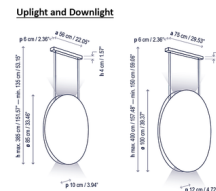

CLICK TO VIEW PRODUCT

Notes: