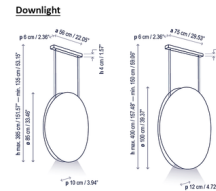

CLICK TO VIEW PRODUCT

Notes: