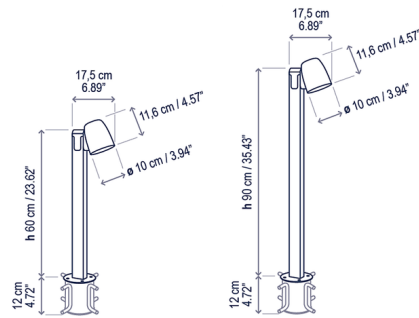

By Bover

Description

The Nut Outdoor Path Light casts a halo of nuanced light downwards at a 55 degree angle, illuminating pathways and gardens. Its body is made of sturdy stainless steel and aluminum and a polycarbonate diffuser softens the light, while the finishes are designed to blend seamlessly with your outdoor environment. Dimmable with a TRIAC dimmer. Available in two heights: 23.62 inches (model B/60) and 35.43 inches (B/90).

Shown in textured graphite brown

Specifications

COLOR	N/A
BODY FINISH	Textured Graphite Brown
WATTAGE	6.3W
DIMMER	Standard 120V
DIMENSIONS	3.94"W x 23.62"H x 6.89"D
INTEGRATED LED MODULE	1 x LED/6.3W/120V LED
COUNTRY OF ORIGIN	Spain