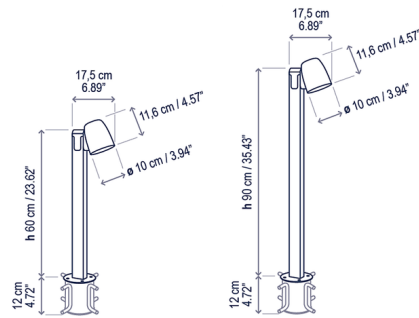

### Description

The Nut Outdoor Path Light casts a halo of nuanced light downwards at a 55 degree angle, illuminating pathways and gardens. Its body is made of sturdy stainless steel and aluminum and a polycarbonate diffuser softens the light, while the finishes are designed to blend seamlessly with your outdoor environment. Dimmable with a TRIAC dimmer. Available in two heights: 23.62 inches (model B/60) and 35.43 inches (B/90).

### Specifications

COLOR	.....	N/A
BODY FINISH	.....	Textured Graphite Brown
WATTAGE	.....	6.3W
DIMMER	.....	Standard 120V
DIMENSIONS	.....	3.94"W x 23.62"H x 6.89"D
INTEGRATED LED MODULE	.....	1 x LED/6.3W/120V LED
COUNTRY OF ORIGIN	.....	Spain