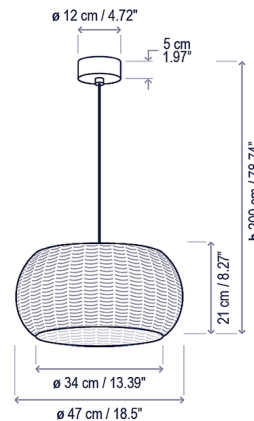

CLICK TO VIEW PRODUCT

Notes: