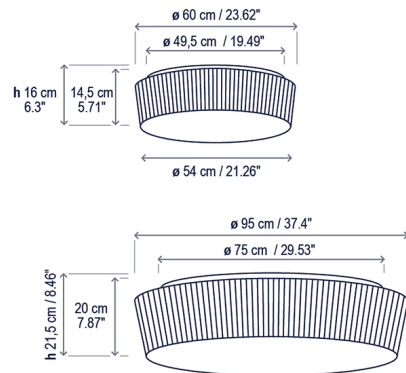

Shown in chrome / white translucent ribbon