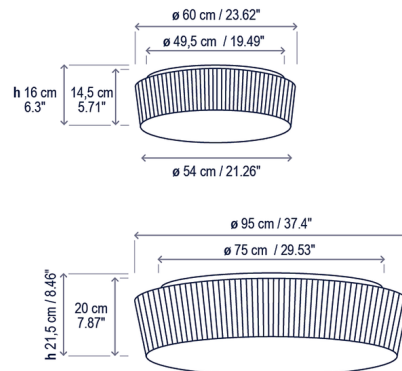

Shown in chrome / cream translucent ribbon