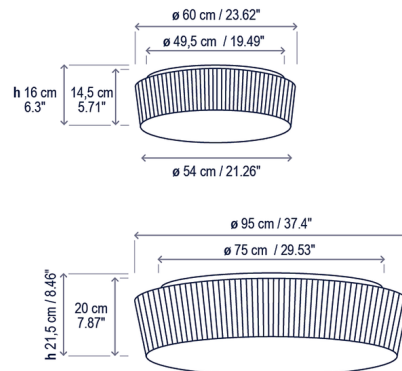

Shown in chrome / white translucent ribbon