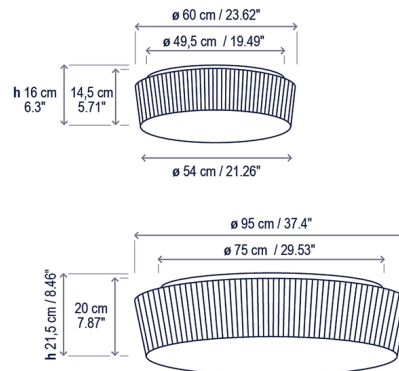

Shown in chrome / white translucent ribbon