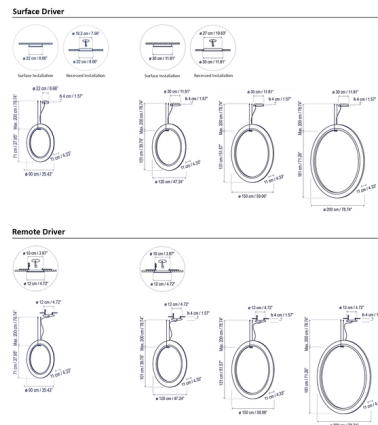

Description

The Roda Vertical Pendant stands out with its eye-catching ring design, exuding weightlessness despite its substantial size. Its aluminum frame is beautifully wrapped in ribbon, and LED light shines out from within to provide a uniform diffused light. With its contemporary appeal and texture, the Roda enhances any space it illuminates. This light is available with a surface or remote driver. The surface driver can be installed on the surface or recessed. Available in four widths: 35.43 inches (model S/90/V), 47.24 inches (S/120/V), 59.06 inches (S/150/V) and 78.74 inches (S/200/V). Note: The 120V options are only available for the 35.43 inch wide pendant.

Specifications

COLOR Cream Translucent Ribbon
 BODY FINISH Brown
 WATTAGE 65W
 DIMMER 0-10V
 DIMENSIONS 59.06"W x 59.06"H x 4.33"D
 INTEGRATED LED MODULE 1 x LED/65W/120-277V LED
 COUNTRY OF ORIGIN Spain

Technical Information

COLOR RENDERING 90 CRI
 LAMP COLOR 2700K
 LUMENS/WATT 119.82
 LUMINOUS FLUX 7788 lumens

Shown in brown / cream translucent ribbon

CLICK TO VIEW PRODUCT

Notes: