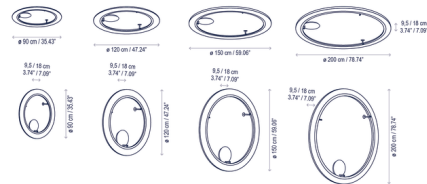

CLICK TO VIEW PRODUCT

Notes: