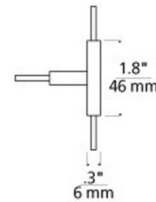

### Description

The T connector joins three pieces of MonoRail to form a T. These connectors are conductive, so you may power the system from any of the runs. At least one standoff must be located near the connector. 1.8 inch width x 0.3 inch length.

### Specifications

COLOR	N/A
BODY FINISH	Satin Nickel
WATTAGE	N/A
DIMMER	N/A
DIMENSIONS	0.3"L x 1.8"W
BULB	N/A

CLICK TO VIEW PRODUCT

Notes: