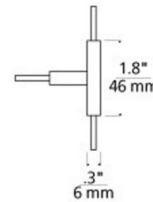

By Visual Comfort Architectural

Description

The T connector joins three pieces of MonoRail to form a T. These connectors are conductive, so you may power the system from any of the runs. At least one standoff must be located near the connector. 1.8 inch width x 0.3 inch length.

Shown in satin nickel

Specifications

COLOR	N/A
BODY FINISH	Satin Nickel
WATTAGE	N/A
DIMMER	N/A
DIMENSIONS	0.3"L x 1.8"W
BULB	N/A

CLICK TO VIEW PRODUCT

Notes: