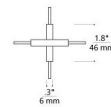

### Description

The X connector joins up to eight pieces of Monorail. Center of the connector must be supported with a rigid or adjustable standoff (sold separately). Finish in satin nickel or antique bronze. 1.8 inch width x 1.8 inch length.

### Specifications

COLOR	N/A
BODY FINISH	Satin Nickel
WATTAGE	N/A
DIMMER	N/A
DIMENSIONS	1.8"L x 1.8"W
BULB	N/A

CLICK TO VIEW PRODUCT

Notes: