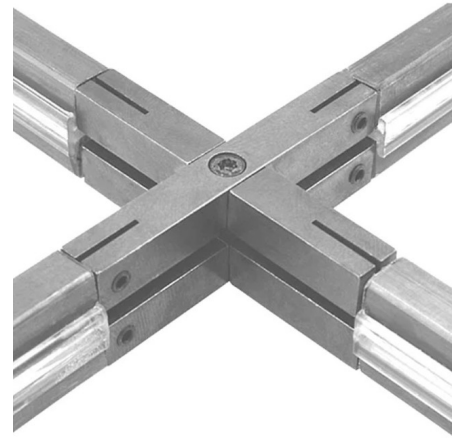

## Monorail X Connector

By Visual Comfort Architectural

### Description

The X connector joins up to eight pieces of Monorail. Center of the connector must be supported with a rigid or adjustable standoff (sold separately). Finish in satin nickel or antique bronze. 1.8 inch width x 1.8 inch length.

Shown in satin nickel

### Specifications

COLOR	N/A
BODY FINISH	Satin Nickel
WATTAGE	N/A
DIMMER	N/A
DIMENSIONS	1.8"L x 1.8"W
BULB	N/A

CLICK TO VIEW PRODUCT

Notes: