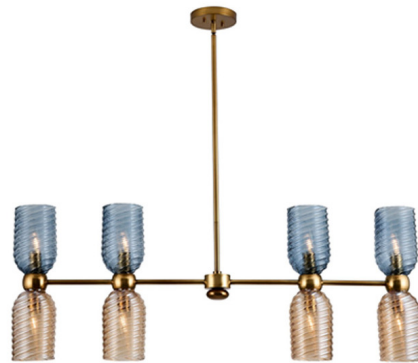

Lightology

lightology.com
866-954-4489
04-25-26

Project: _____

Company: _____

Location: _____ Fixture Type: _____

SPEC #: **KAL1231320**

Approved On: _____ Approved By: _____

Azul Linear Pendant

By Kalco

Description

The Azul Linear Pendant perfects the pairing of cool navy blue and a warm iridescent peach to make a statement in these color combinations. The glass shades feature a natural twisted texture on the surface with rounded holder and accents in Aged Gold.

Shown in aged gold / navy blue / iridescent peach

Specifications

COLOR Navy Blue / Iridescent Peach
BODY FINISH Aged Gold
WATTAGE 48W
DIMMER Standard 120V
DIMENSIONS 48"L x 5"W x 25"H
BULB NOT INCLUDED 8 x B10/Candelabra (E12)/6W/120V LED
COUNTRY OF ORIGIN China

Technical Information

PRODUCT DIMENSIONS Downrods Included: 1-6", 1-12", and 1-24" Stems

CLICK TO VIEW PRODUCT

Notes: