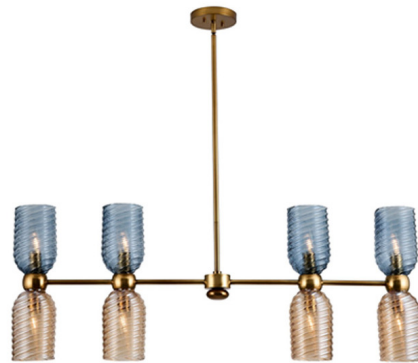

Lightology

lightology.com
866-954-4489
07-09-26

Project: _____

Company: _____

Location: _____ Fixture Type: _____

SPEC #: **KAL1231320**

Approved On: _____ Approved By: _____

Azul Linear Pendant

By Kalco

Description

The Azul Linear Pendant perfects the pairing of cool navy blue and a warm iridescent peach to make a statement in these color combinations. The glass shades feature a natural twisted texture on the surface with rounded holder and accents in Aged Gold.

Shown in aged gold / navy blue / iridescent peach

Specifications

COLOR Navy Blue / Iridescent Peach
BODY FINISH Aged Gold
WATTAGE 48W
DIMMER Standard 120V
DIMENSIONS 48"L x 5"W x 25"H
BULB NOT INCLUDED 8 x B10/Candelabra (E12)/6W/120V LED
COUNTRY OF ORIGIN China

Technical Information

PRODUCT DIMENSIONS Downrods Included: 1-6", 1-12", and 1-24" Stems

CLICK TO VIEW PRODUCT

Notes: