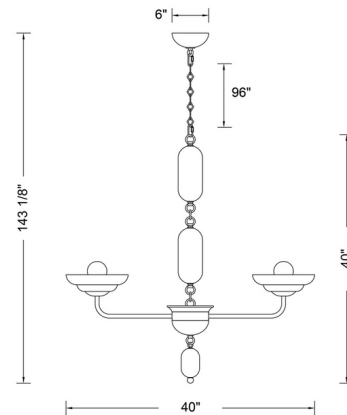

Lightology

lightology.com
866-954-4489
06-25-26

Project: _____

Company: _____

Location: _____ Fixture Type: _____

SPEC #: **KAL1231362**

Approved On: _____ Approved By: _____

Verde Chandelier By Kalco

Shown in satin brass / peacock green

Specifications

COLOR	Peacock Green
BODY FINISH	Satin Brass
WATTAGE	36W
DIMMER	Standard 120V
DIMENSIONS	40"W x 40"H
BULB NOT INCLUDED	6 x A19/Medium (E26)/6W/120V LED
COUNTRY OF ORIGIN	China

Technical Information

PRODUCT DIMENSIONS Chain Length: 96"

CLICK TO VIEW PRODUCT

Notes: