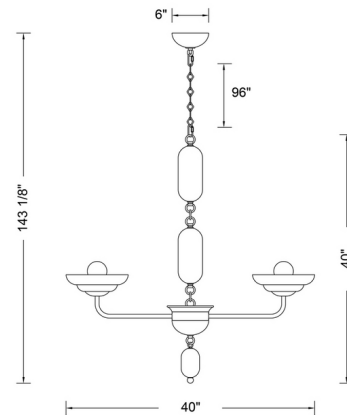

Lightology

lightology.com
866-954-4489
04-23-26

Project: _____
 Company: _____
 Location: _____ Fixture Type: _____
 SPEC #: **KAL1231362**
 Approved On: _____ Approved By: _____

Verde Chandelier By Kalco

Shown in satin brass / peacock green

Specifications

COLOR	Peacock Green
BODY FINISH	Satin Brass
WATTAGE	36W
DIMMER	Standard 120V
DIMENSIONS	40"W x 40"H
BULB NOT INCLUDED	6 x A19/Medium (E26)/6W/120V LED
COUNTRY OF ORIGIN	China

Technical Information

PRODUCT DIMENSIONS	Chain Length: 96"
--------------------	-------------------

CLICK TO VIEW PRODUCT

Notes: