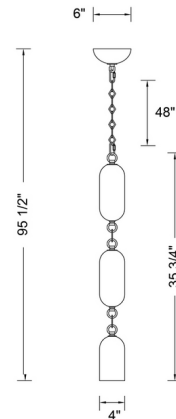

Specifications

COLOR Peacock Green
BODY FINISH Satin Brass
WATTAGE 6W
DIMMER Standard 120V
DIMENSIONS 4"W x 36"H
BULB NOT INCLUDED 1 x B10/Candelabra (E12)/6W/120V LED
COUNTRY OF ORIGIN China

Technical Information

PRODUCT DIMENSIONS Chain Length: 48"

Shown in satin brass / peacock green

CLICK TO VIEW PRODUCT

Notes: