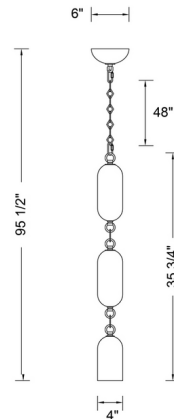

Specifications

COLOR Peacock Green
BODY FINISH Satin Brass
WATTAGE 6W
DIMMER Standard 120V
DIMENSIONS 4"W x 36"H
BULB NOT INCLUDED 1 x B10/Candelabra (E12)/6W/120V LED
COUNTRY OF ORIGIN China

Technical Information

PRODUCT DIMENSIONS Chain Length: 48"

Shown in satin brass / peacock green

CLICK TO VIEW PRODUCT

Notes: