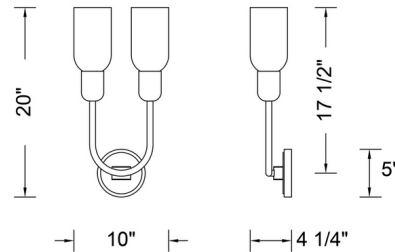

Shown in satin brass / peacock green

Specifications

COLOR	Peacock Green
BODY FINISH	Satin Brass
WATTAGE	12W
DIMMER	Standard 120V
DIMENSIONS	10"W x 20"H x 4.5"D
BULB NOT INCLUDED	2 x T10/Medium (E26)/6W/120V LED
COUNTRY OF ORIGIN	China