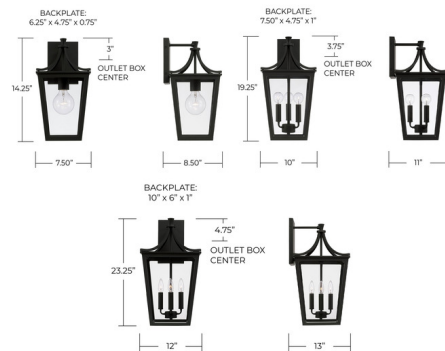

Lightology

lightology.com
866-954-4489
04-23-26

Project: _____
 Company: _____
 Location: _____ Fixture Type: _____
 SPEC #: **CPT1231369**
 Approved On: _____ Approved By: _____

Adair Outdoor Wall Lantern By Capital Lighting

Description

Invite charm to your home's exterior. With curved tented lines at the top and clear glass tapered panes, the Adair Outdoor Wall Lantern illuminates effortless curb appeal. The Black finish brings sophisticated style. Part of the Rain or Shine Collection.

Shown in black / clear

Specifications

COLOR	Clear
BODY FINISH	Black
WATTAGE	17W
DIMMER	Standard 120V
DIMENSIONS	7.5"W x 14.25"H x 8.5"D
BULB NOT INCLUDED	1 x G25/Medium (E26)/17W/120V LED
COUNTRY OF ORIGIN	China