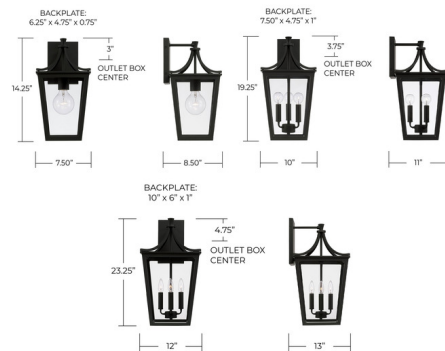

Lightology

lightology.com
866-954-4489
06-30-26

Project: _____
 Company: _____
 Location: _____ Fixture Type: _____
 SPEC #: **CPT1231369**
 Approved On: _____ Approved By: _____

Adair Outdoor Wall Lantern By Capital Lighting

Description

Invite charm to your home's exterior. With curved tented lines at the top and clear glass tapered panes, the Adair Outdoor Wall Lantern illuminates effortless curb appeal. The Black finish brings sophisticated style. Part of the Rain or Shine Collection.

Shown in black / clear

Specifications

COLOR	Clear
BODY FINISH	Black
WATTAGE	17W
DIMMER	Standard 120V
DIMENSIONS	7.5"W x 14.25"H x 8.5"D
BULB NOT INCLUDED	1 x G25/Medium (E26)/17W/120V LED
COUNTRY OF ORIGIN	China