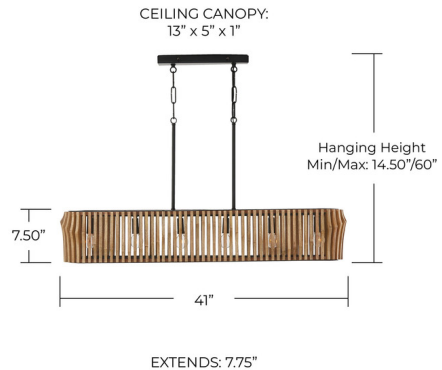

### Description

Stunning from every angle, the Archer Island Pendant brings unique sculptural style to any space. Archer features artisan-crafted slats of mango wood that create the sensation of motion in a visually intriguing wave, grounded by a Matte Black metal frame.

### Specifications

COLOR	Mango Wood
BODY FINISH	Matte Black
WATTAGE	360W
DIMMER	Standard 120V
DIMENSIONS	41"L x 7.75"W x 7.5"H
BULB NOT INCLUDED	6 x G16.5/Candelabra (E12)/60W/120V Incandescent
OTHER BULB OPTIONS	6 x G16.5/Candelabra (E12)/120V LED
COUNTRY OF ORIGIN	India

### Technical Information

PRODUCT DIMENSIONS . Downrods Included: 1-6", 1-12", 1-18" Stems and 12in Chain

CLICK TO VIEW PRODUCT

Notes: