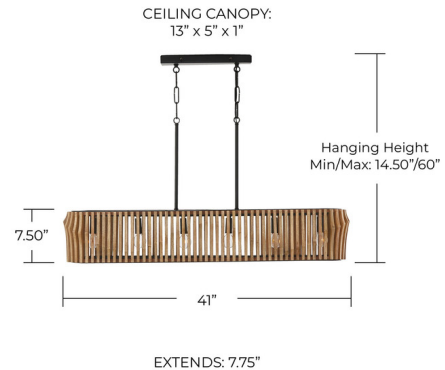

### Specifications

COLOR	Mango Wood
BODY FINISH	Matte Black
WATTAGE	60W
DIMMER	Standard 120V
DIMENSIONS	41"L x 7.75"W x 7.5"H
BULB NOT INCLUDED	6 x G16.5/Candelabra (E12)/10W/120V LED
COUNTRY OF ORIGIN	India

### Technical Information

PRODUCT DIMENSIONS . Downrods Included: 1-6", 1-12", 1-18" Stems and 12in Chain

CLICK TO VIEW PRODUCT

Notes: