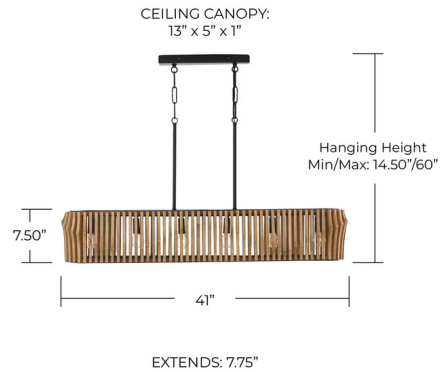

### Description

Stunning from every angle, the Archer Island Pendant brings unique sculptural style to any space. Archer features artisan-crafted slats of mango wood that create the sensation of motion in a visually intriguing wave, grounded by a Matte Black metal frame.

### Specifications

COLOR	Mango Wood
BODY FINISH	Matte Black
WATTAGE	60W
DIMMER	Standard 120V
DIMENSIONS	41"L x 7.75"W x 7.5"H
BULB NOT INCLUDED	6 x G16.5/Candelabra (E12)/10W/120V LED
COUNTRY OF ORIGIN	India

### Technical Information

PRODUCT DIMENSIONS . Downrods Included: 1-6", 1-12", 1-18" Stems and 12in Chain

CLICK TO VIEW PRODUCT

Notes: